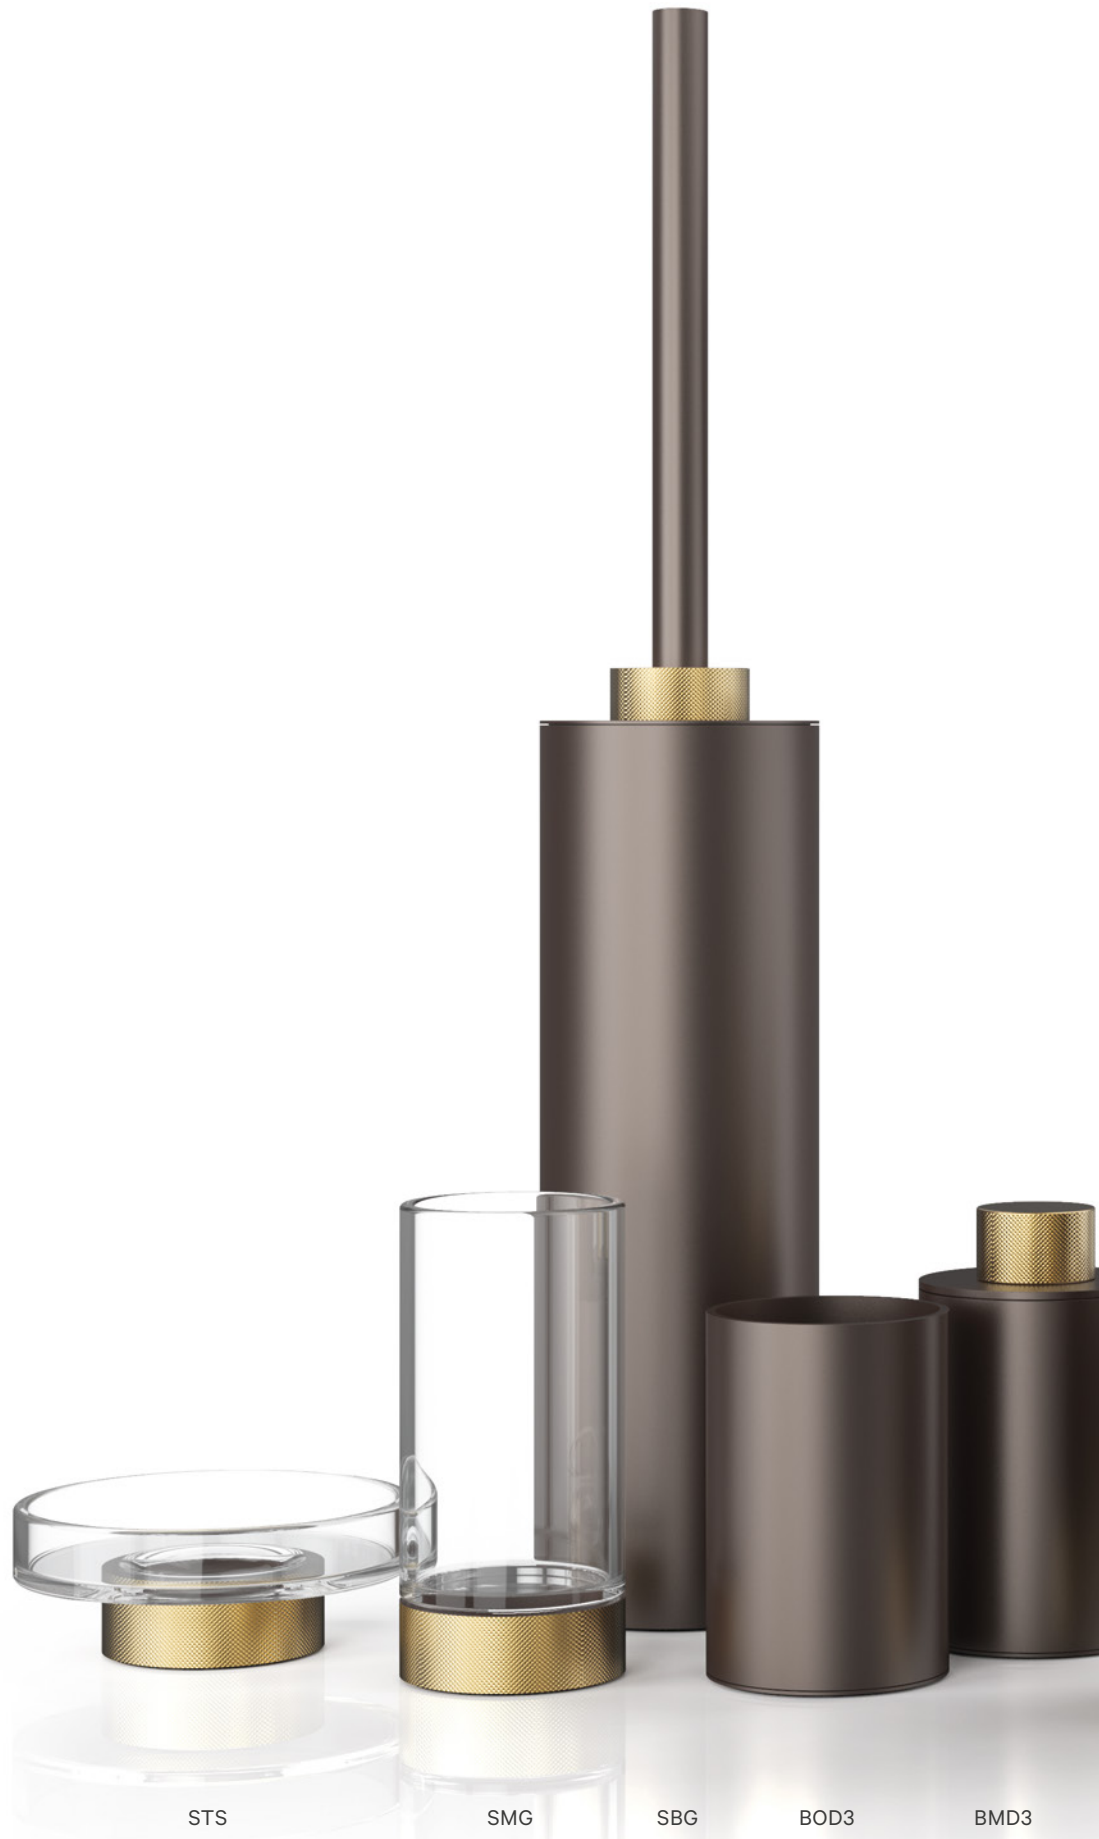

CLUB /

STS

SMG

SBG

BOD3

BMD3